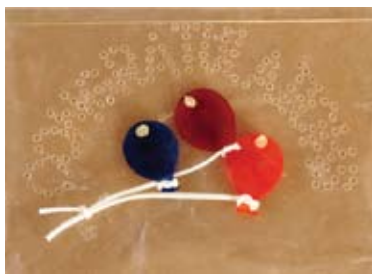

Greet Me - Eat Me®

Edible Rawhide Treats

Greeting Cards

Yappy Thanksgiving

Santa Paws

Snowman

Christmas Stocking

Love

I Woof U

Happy Birthday

Pup Cake

Congratulations

Party Invitations (6pk)
(envelopes not included)

Each card measures 5" x 7" and comes with it's own sturdy mailing envelope.
Actual package size is 6.5" x 13" (except Party Invitations).

Easter Bunny
4" x 6"
(with 5 rawhide carrots)

Jack-O-Lantern
6 1/2" x 5"
(with 5 rawhide bones)

Jumbo Advent Calendar
14" x 17 1/2"

Snip off a bone each day and enjoy
the whole tree on Christmas Day!

3D Snowman
6 3/4" x 4"
(with 5 rawhide snowflakes)